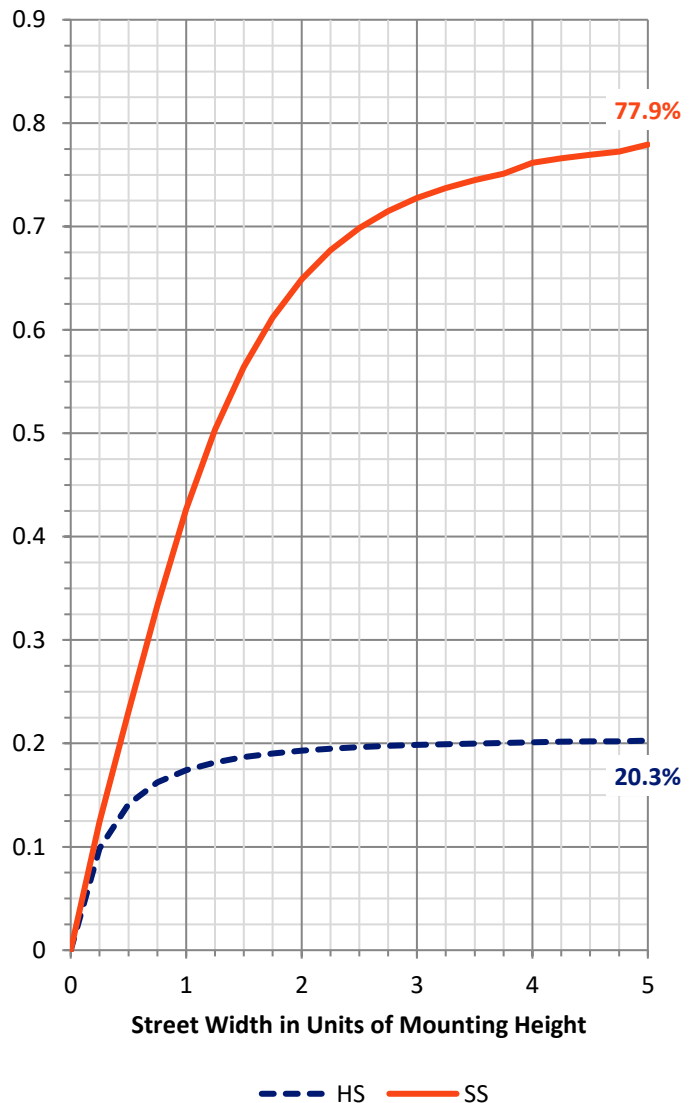

REPORT NUMBER: P676046
CATALOG NUMBER: CCW-SA-1F-835-U-SLR

FLUX DISTRIBUTION:

		Downward	Upward	Total
House Side	Lumens	1054.9	0.0	1054.9
	% Fixture	20.6	0.0	20.6
Street Side	Lumens	4072.1	0.0	4072.1
	% Fixture	79.4	0.0	79.4
Total	Lumens	5127.0	0.0	5127.0
	% Fixture	100.0	0.0	100.0

Coefficient of Utilization

ZONAL LUMENS:

Zone	Lumens	% Fixture
0°-10°	127.2	2.5
10°-20°	268.6	5.2
20°-30°	393.0	7.7
30°-40°	553.6	10.8
40°-50°	760.8	14.8
50°-60°	1037.0	20.2
60°-70°	1134.9	22.1
70°-80°	655.4	12.8
80°-90°	196.5	3.8
90°-100°	0.0	0.0
100°-110°	0.0	0.0
110°-120°	0.0	0.0
120°-130°	0.0	0.0
130°-140°	0.0	0.0
140°-150°	0.0	0.0
150°-160°	0.0	0.0
160°-170°	0.0	0.0
170°-180°	0.0	0.0
0°-90°	5127.0	100.0
0°-180°	5127.0	100.0