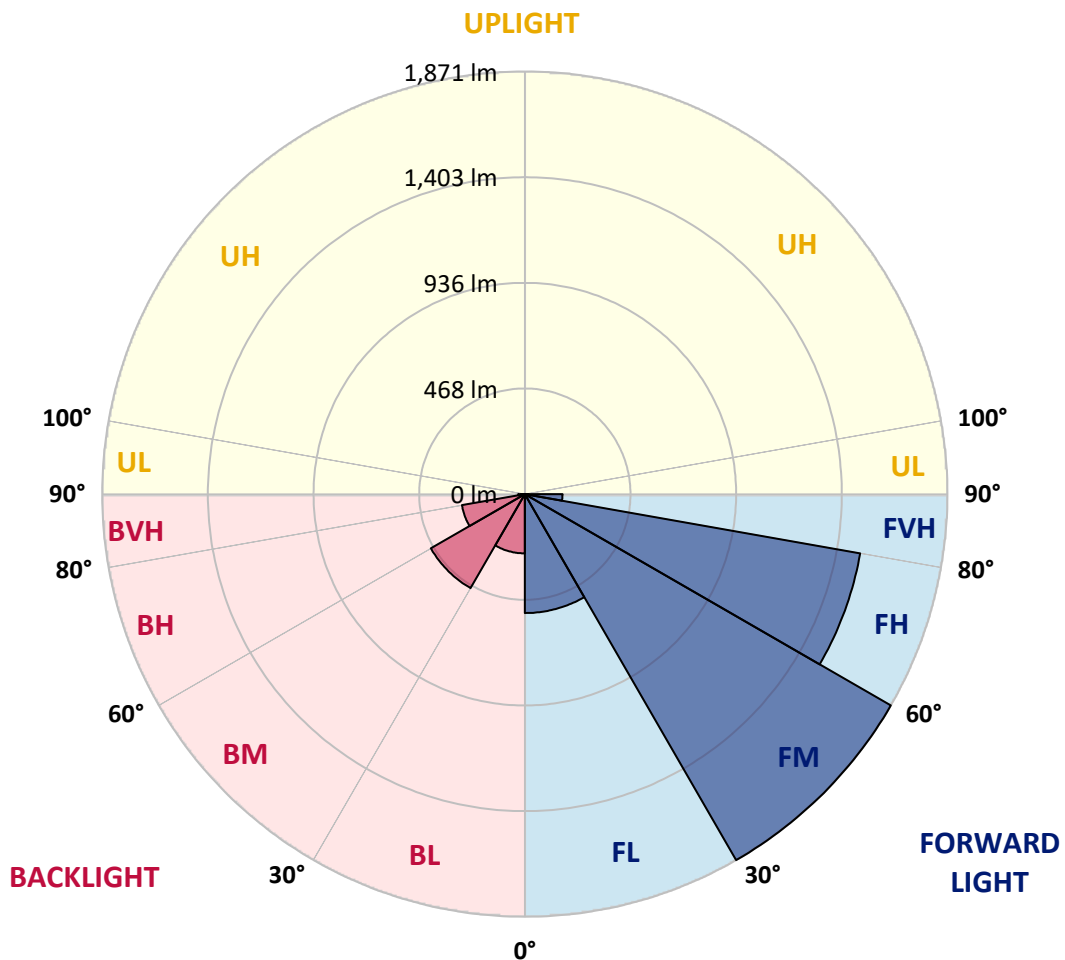

REPORT NUMBER: P676046
CATALOG NUMBER: CCW-SA-1F-835-U-SLR

LUMINAIRE CLASSIFICATION SYSTEM LUMEN TABLE AND BUG RATING:

Zone	Lumens	% Fixture	Zone Rating/Lumen Limit		
			B	U	G
FL (0°-30°)	526.6	10.3			
FM (30°-60°)	1871.0	36.5			
FH (60°-80°)	1507.7	29.4			G1/1800
FVH (80°-90°)	166.9	3.3			G2/225
BL (0°-30°)	262.3	5.1	B1/500		
BM (30°-60°)	480.4	9.4	B1/1000		
BH (60°-80°)	282.7	5.5	B1/500		G1/500
BVH (80°-90°)	29.6	0.6			G1/100
UL (90°-100°)	0.0	0.0		U0/0	
UH (100°-180°)	0.0	0.0		U0/0	

BUG Rating: B1-U0-G2

Type IV Short