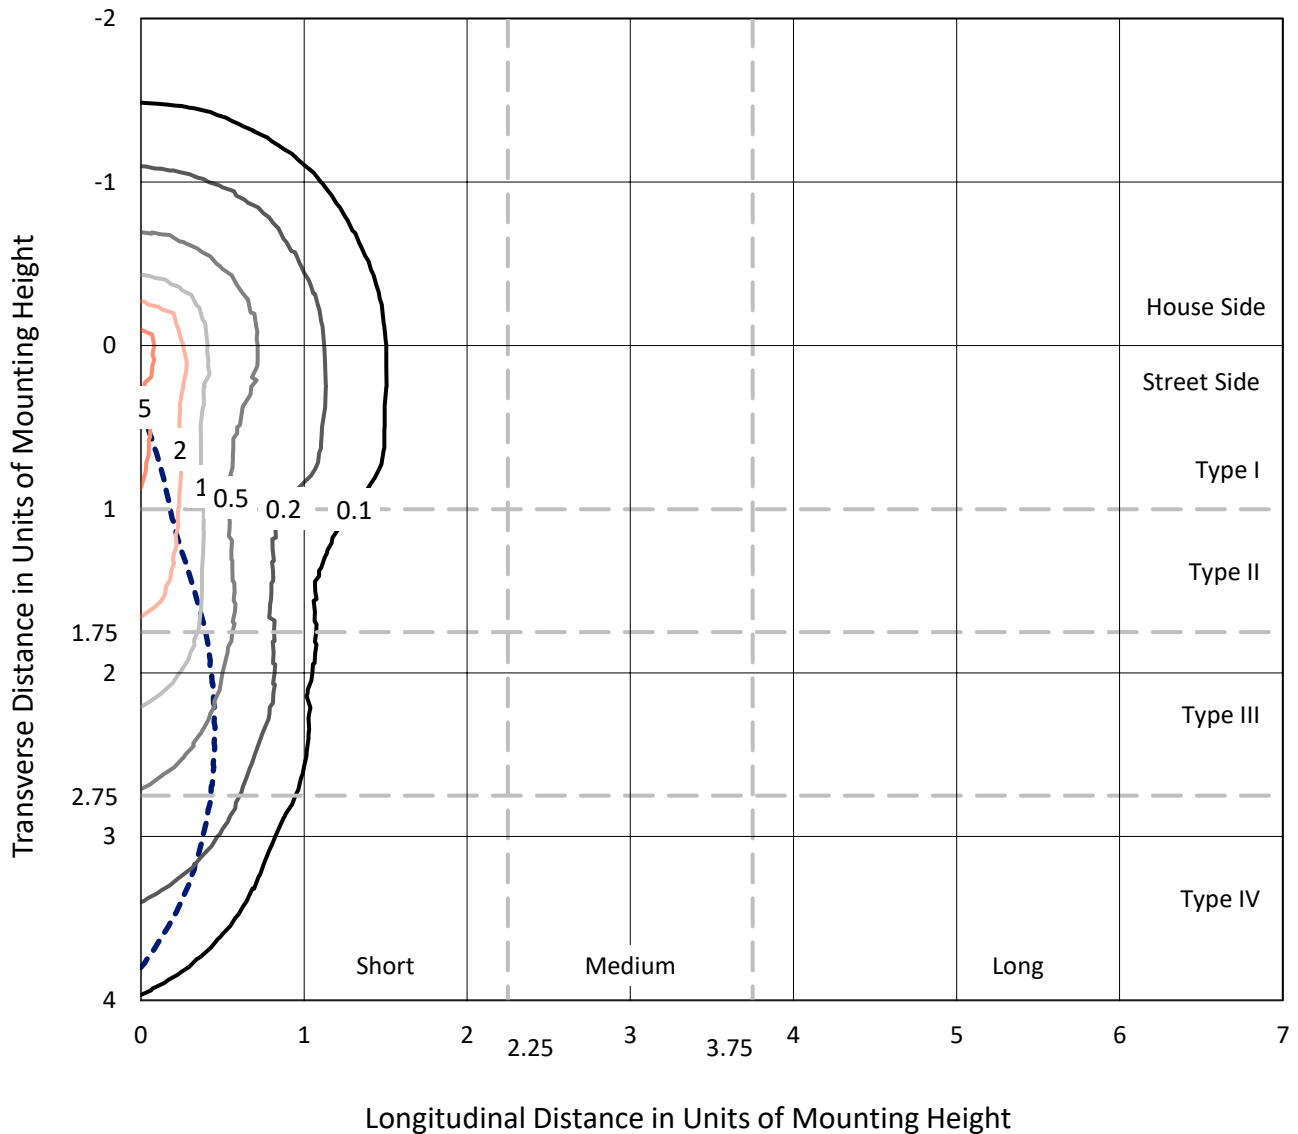

REPORT NUMBER: P676046
CATALOG NUMBER: CCW-SA-1F-835-U-SLR

Iso-Footcandle Lines of Horizontal Illumination

× Max cd
- - - 1/2 Max cd

Based on 15 foot mounting height. Maximum calculated value = 7.3 fc
Type IV - Short - N/A