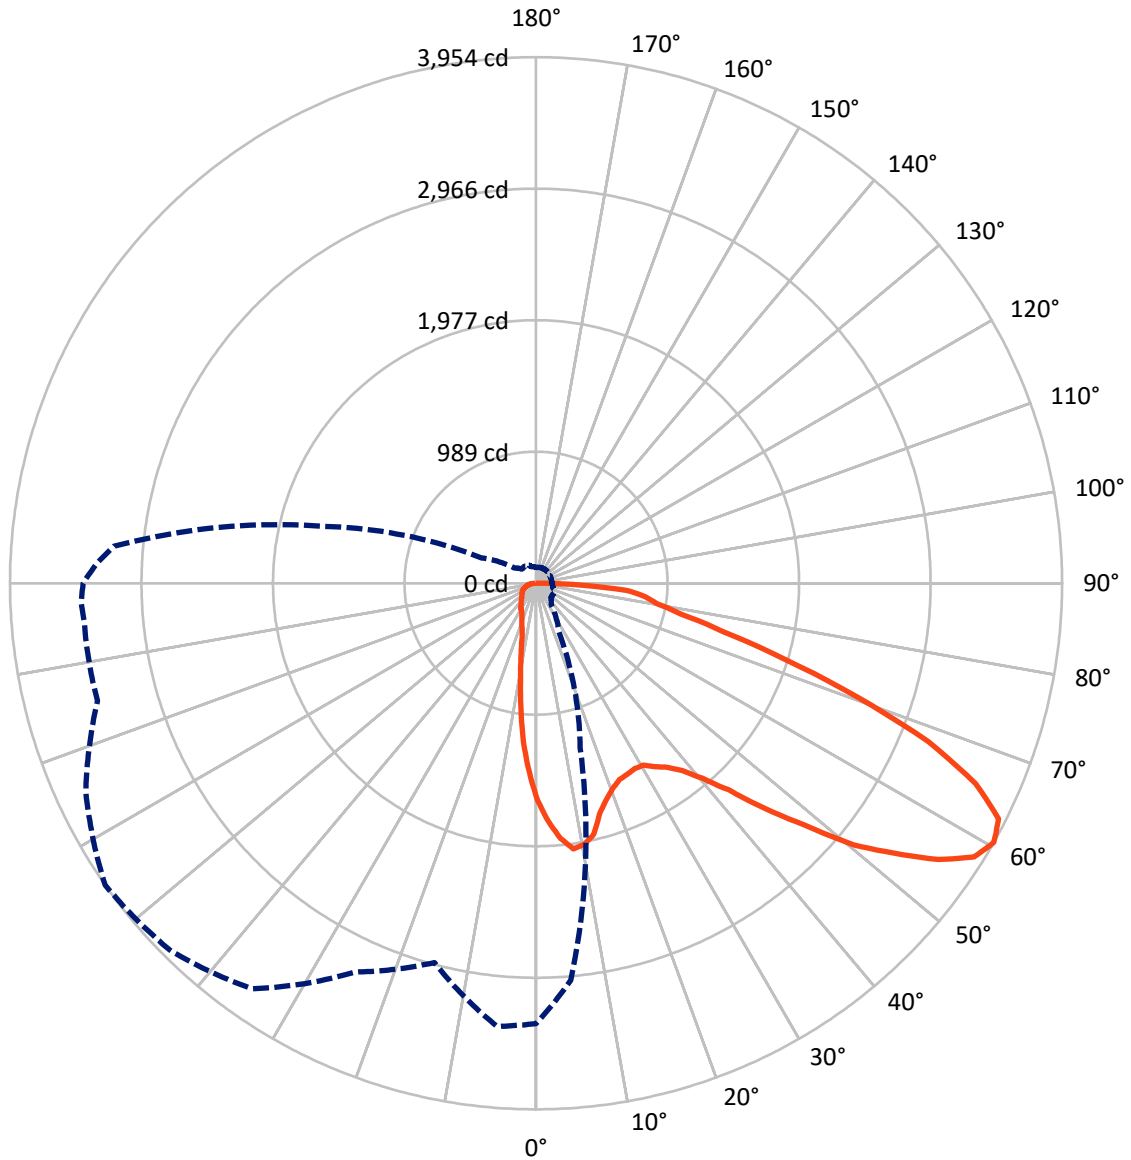

REPORT NUMBER: P676046
 CATALOG NUMBER: CCW-SA-1F-835-U-SLR

Iso-Footcandle Lines of Horizontal Illumination

× Max cd
 - - - 1/2 Max cd

Based on 15 foot mounting height. Maximum calculated value = 7.3 fc
 Type IV - Short - N/A

REPORT NUMBER: P676046
CATALOG NUMBER: CCW-SA-1F-835-U-SLR

Luminous Intensity Polar Plot

— Vertical Plane Through 305-Deg Lateral - - - Horizontal Cone Through 60-Deg Vertical

REPORT NUMBER: P676046
 CATALOG NUMBER: CCW-SA-1F-835-U-SLR